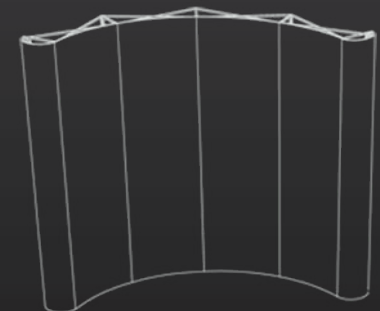

Actual End Cap Size

19" w X 92 1/2" h

Case Wrap 78" w X 30" h

ARTWORK GUIDELINES | No Quark or InDesign files | ONLY psd, eps, ai, tiff files accepted | A PDF of JPEG proof must be submitted along with every print file | No packaged links or fonts of any kinds | Embed all pictures and outline fonts | All files should be generated at full scale 100dpi | No scaled down graphics | Include all PMS colors written in PDF or JPEG proof submitted | Include 1/2in bleed on all four sides of every print file submitted

recommended for 1-3 shows per year