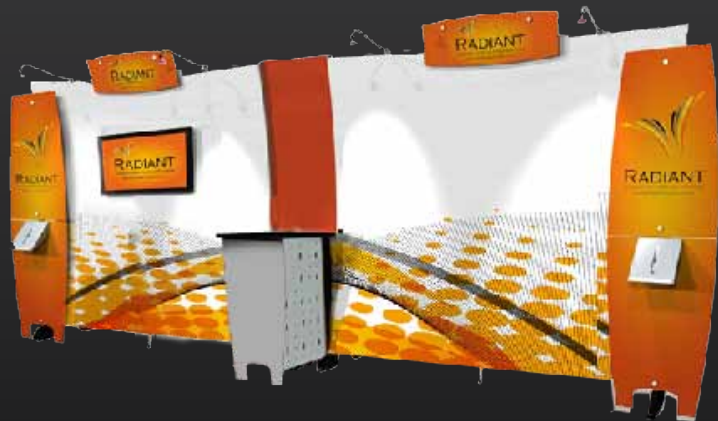

OPTIONAL ITEMS

- Standard counter with Acrylic Front - **$95**
- Deluxe Gray Counter with Locking Door and Shelf, One Flat Case - **$450**
- Two Graphic Header - **$190**
- One Table Graphic - **$190**
- Two Small Graphic Wings - **$190**
- Two Metal Literature Holders - **$140**
- Black Keyboard Counter - **$75**
- Monitor Mount for up to 32" Flat Screen (Monitor not included) - **$25**
- 23" HD Flat Screen with Mount - **$175 each**
- 32" HD Flat Screen with Mount - **$275 each**